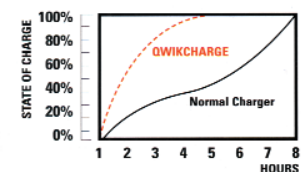

All trademarks are the property of their respective owners.